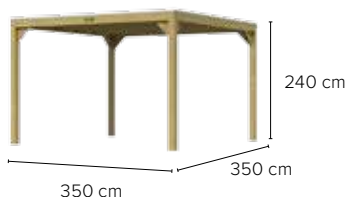

Urban Living Excellent 400

721002 1.299,-